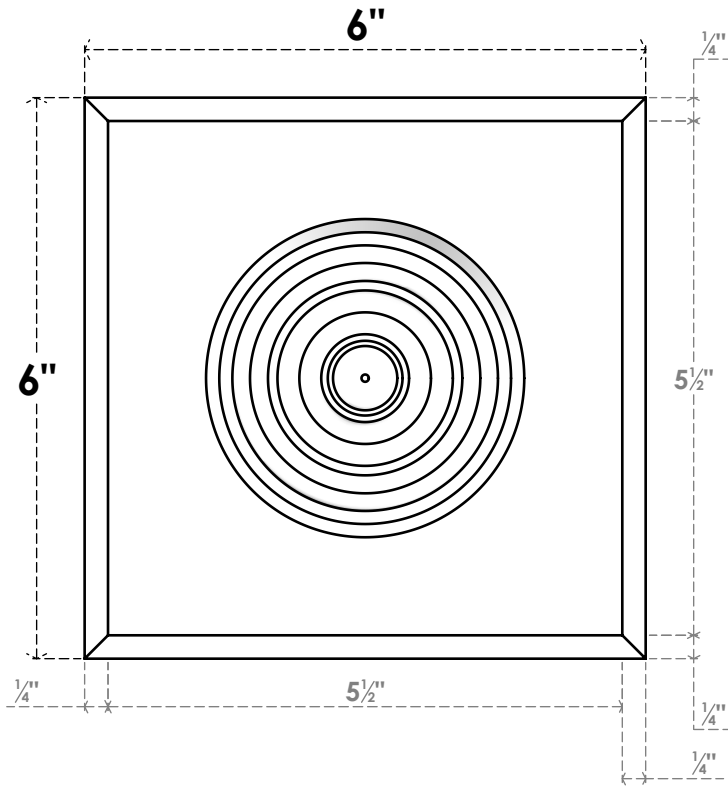

ROSP060X060X050SDG03

6"W X 6"H X 1/2"P STANDARD SEDGWICK BULLSEYE ROSETTE WITH BEVELED EDGE, ARCHITECTURAL GRADE PVC

FRONT

SIDE

EKENA MILLWORK
2300 WEST MAIN ST.
CLARKSVILLE, TX 75426
TOLL FREE: 866-607-0453
WWW.EKENAMILLWORK.COM

NOTES

1. INSTALLATION TO BE COMPLETED IN ACCORDANCE WITH MANUFACTURER'S SPECIFICATIONS.
2. DRAWING MAY NOT BE TO SCALE
3. THIS DRAWING IS INTENDED FOR DESIGN AND PLANNING PURPOSES ONLY.
4. ALL INFORMATION CONTAINED HEREIN WAS CURRENT AT THE TIME OF DEVELOPMENT BUT MUST BE REVIEWED AND APPROVED BY THE PRODUCT MANUFACTURER TO BE CONSIDERED ACCURATE.
5. ARCHITECTURAL GRADE PVC PRODUCTS ARE MADE FROM EXPANDED CELLULAR PVC AND COME NATURALLY WHITE BUT MAY BE PAINTED