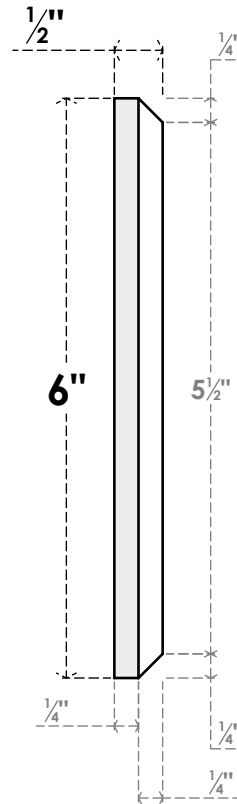

ROSP060X060X050SDG03

6"W X 6"H X 1/2"P STANDARD SEDGWICK BULLSEYE ROSETTE WITH BEVELED EDGE, ARCHITECTURAL GRADE PVC

FRONT

SIDE

EKENA MILLWORK
2300 WEST MAIN ST.
CLARKSVILLE, TX 75426
TOLL FREE: 866-607-0453
WWW.EKENAMILLWORK.COM

NOTES

1. INSTALLATION TO BE COMPLETED IN ACCORDANCE WITH MANUFACTURER'S SPECIFICATIONS.
2. DRAWING MAY NOT BE TO SCALE
3. THIS DRAWING IS INTENDED FOR DESIGN AND PLANNING PURPOSES ONLY.
4. ALL INFORMATION CONTAINED HEREIN WAS CURRENT AT THE TIME OF DEVELOPMENT BUT MUST BE REVIEWED AND APPROVED BY THE PRODUCT MANUFACTURER TO BE CONSIDERED ACCURATE.
5. ARCHITECTURAL GRADE PVC PRODUCTS ARE MADE FROM EXPANDED CELLULAR PVC AND COME NATURALLY WHITE BUT MAY BE PAINTED